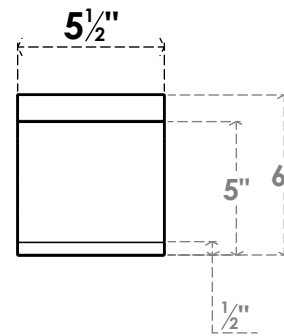

ITEM NUMBER: BRCPC055X06000X06000IMP

5 1/2"W X 6"D X 6"H IMPERIAL ARCHITECTURAL GRADE PVC CLOSED KNEE BRACE

SIDE PROFILE

FRONT PROFILE

ISOMETRIC

EKENA MILLWORK
2300 WEST MAIN ST.
CLARKSVILLE, TX 75426
TOLL FREE: 866-607-0453
WWW.EKENAMILLWORK.COM