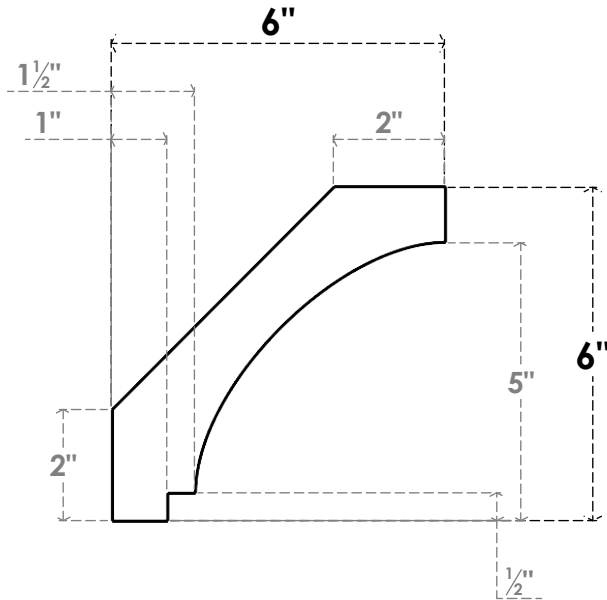

ITEM NUMBER: BRCPC055X06000X06000IMP

5 1/2"W X 6"D X 6"H IMPERIAL ARCHITECTURAL GRADE PVC CLOSED KNEE BRACE

SIDE PROFILE

FRONT PROFILE

ISOMETRIC

EKENA MILLWORK
2300 WEST MAIN ST.
CLARKSVILLE, TX 75426
TOLL FREE: 866-607-0453
WWW.EKENAMILLWORK.COM